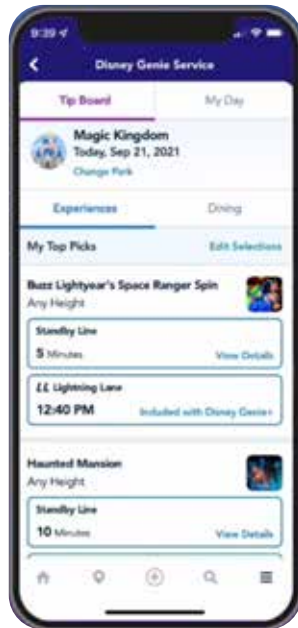

NOTE: All attractions, dining, tours, etc. subject to change without notice.

DISNEY GENIE AND GENIE+ FAQs

What is the difference between Disney Genie service and Disney Genie+ service?

Disney Genie is a complimentary digital service within the My Disneyland app that can help you create your best Disney day. It will generate a personalized itinerary inspired by the things you tell us you want to do, offer tips for spending less time waiting in line, and also provide other helpful recommendations throughout the day.

Disney Genie+ service is an add-on option offered for purchase that lets you select arrival windows for our new Lightning Lane entrance at select experiences throughout the Disneyland and California Adventure theme parks. Selections can be made one at a time, throughout the day. The service also includes access to interactive Disney PhotoPass Lenses and audio tales, featuring fascinating facts and behind-the-scenes insights about the parks.

How can I access Disney Genie service?

Disney Genie and Genie+ is accessed via the My Disneyland app. Prior to your vacation, be sure to download the app from the app store or upgrade to the latest version of the app if you already have it on your mobile device.

What do I need if I want to “skip the lines” at the parks?

You need Genie+. You will have access to the Lightning Lanes at more than 20 attractions. If you'd like to skip the lines at the top headliner attractions, you will want to purchase Individual Attraction Selections.