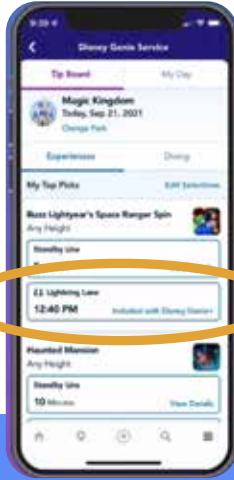

Make a selection from available
Lightning Lane Return Times
displayed in the app
(or Individual Ride Selection)

Is your Return Time
more than 2 hours?

NO

YES

Go to your selected ride when
scheduled.
As soon as you tap into the
line, make your next
Lightning Lane selection

Set an alarm for 2 hours.
When the alarm sounds,
make another Lightning Lane
selection.
Go on your first ride when at
your scheduled time.

NOTE: All attractions, dining, tours, etc. subject to change without notice.