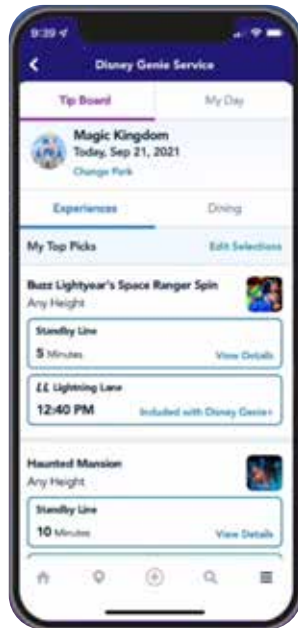

DISNEY GENIE AND GENIE+ FAQs

What is the difference between Disney Genie service and Disney Genie+ service?

Disney Genie is a complimentary digital service within the My Disney Experience app that can help you create your best Disney day. It will generate a personalized itinerary inspired by the things you tell us you want to do, offer tips for spending less time waiting in line, and also provide other helpful recommendations throughout the day.

Disney Genie+ service is an add-on option offered for purchase that lets you select arrival windows for our new Lightning Lane entrance at select experiences throughout the Walt Disney World theme parks. Selections can be made one at a time, throughout the day. The service also includes access to interactive Disney PhotoPass Lenses and audio tales, featuring fascinating facts and behind-the-scenes insights about the parks.

How can I access Disney Genie service?

Disney Genie and Genie+ is accessed via the My Disney Experience app. Prior to your vacation, be sure to download the app from the app store or upgrade to the latest version of the app if you already have it on your mobile device.

What kind of planning can I do with Disney Genie service before my visit?

You can begin selecting your favorite things to do and mapping out your days prior to your visit.

Any Lightning Lane attraction selections—either as part of Disney Genie+ service or as an individual purchase—can only be made on the day of your visit to maximize flexibility up until your arrival.

What do I need if I want to “skip the lines” at the parks?

You need Genie+. You will have access to the Lightning Lanes at more than 40 attractions. If you'd like to skip the lines at the top headliner attractions, you will want to purchase Individual Attraction Selections.